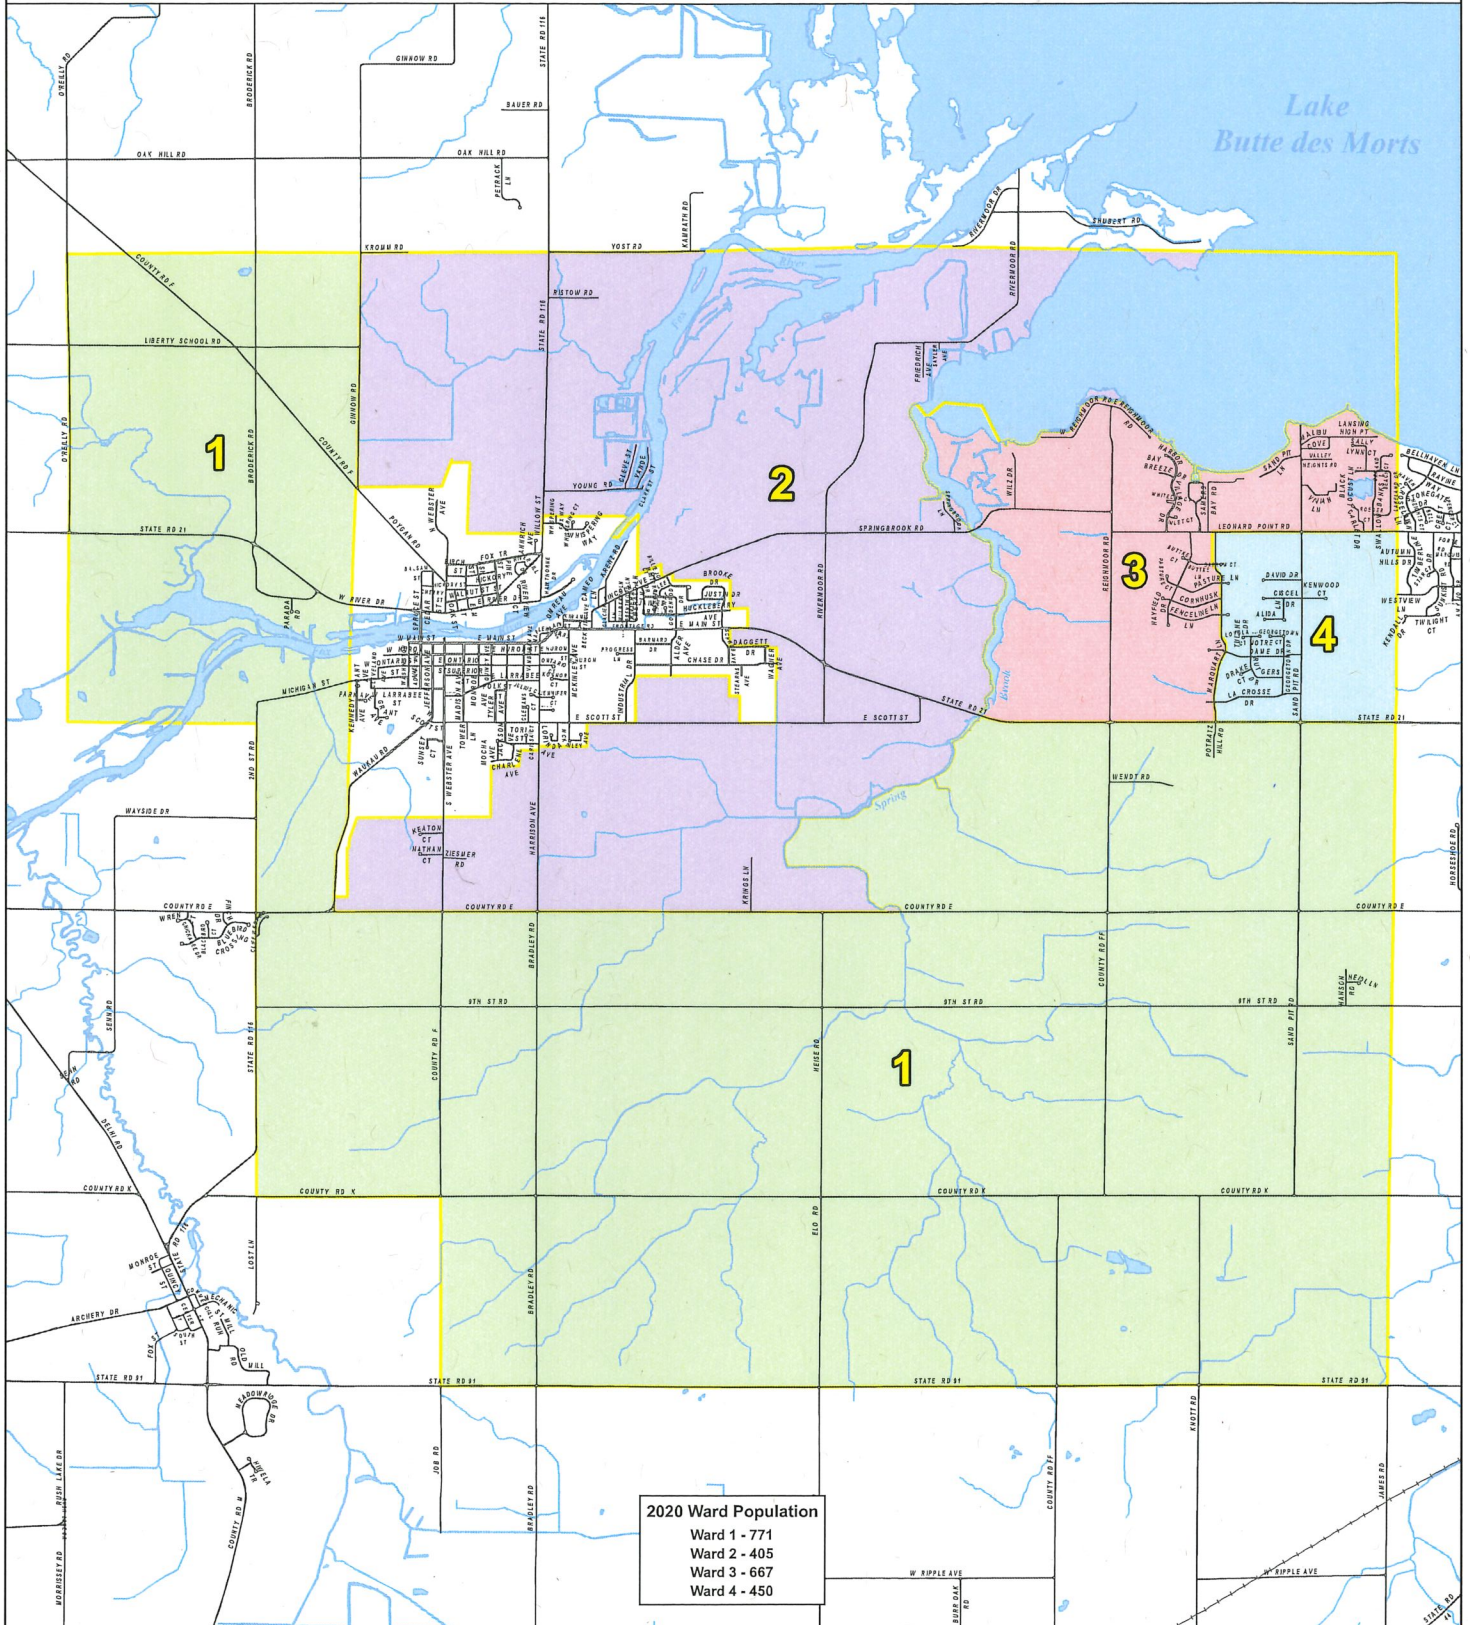

Town of Omro

W.I.N.G.S. Disclaimer

Scale: 1 inch = 2,400 feet